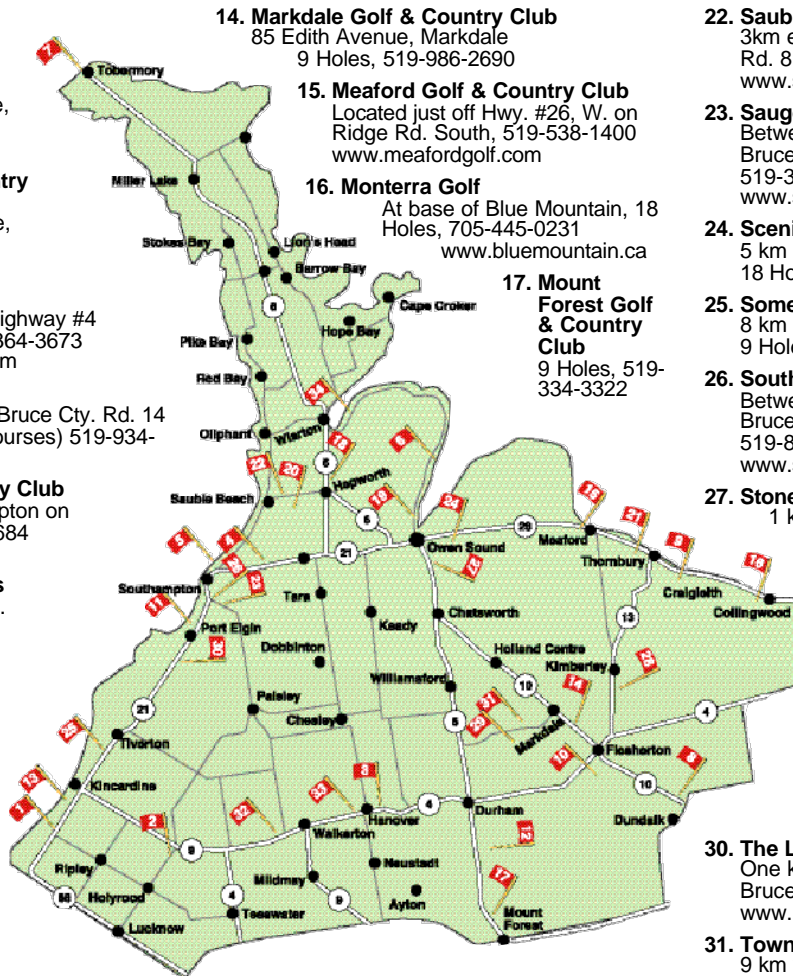

Grey-Bruce Courses

1. **Ainsdale Golf Course**
2 kms. south of Kincardine,
18 holes, 519-395-5555
www.ainsdale.on.ca
2. **BlackHorse Golf & Country Resort**
23 kms. east of Kincardine,
18 holes, 519-395-0009
www.blackhorsegolf.ca
3. **Buck's Crossing**
Just east of Hanover on Highway #4
New 9 Hole Course, 519-364-3673
www.buckscrossinggolf.com
4. **Chesley Lake Camp**
Northwest of Allenford on Bruce Cty. Rd. 14
(two separate nine hole courses) 519-934-2071
5. **Chippewa Golf & Country Club**
One km north of Southampton on Hwy. 21 (18 Holes) 797-3684
www.chippewagolf.com
6. **Cobble Beach Golf Links**
Northwest of Owen Sound.
Opening in spring of 2007
519-370-2173
www.cobblebeach.com
7. **Cornerstone Golf Club**
One kilometre south of Tobermory
9 Holes, 519-596-2332
www.cornerstonegolf.ca
8. **Dunadel Golf**
Hwy. 10, 2 miles north of Dundalk
9 Holes
519-923-9616
9. **Georgian Bay Club**
East of Thornbury,
private
(18 Holes) 519-599-9949
www.georgianbayclub.com
10. **Highland Glen Golf Club**
R.R. #3, Priceville
18 Holes, 519-924-GOLF
www.924golf.com
11. **Holiday Golf Club**
Hwy. 21, Port Elgin
18 Holes, Par 3, 519-389-4118
12. **Homestead Resort**
4km east of Durham off Hwy. #4
18 Holes 519-369-3771
www.homesteadresort.ca
13. **Kincardine Golf & Country Club**
9 Holes, 519-396-2112

14. Markdale Golf & Country Club

85 Edith Avenue, Markdale
9 Holes, 519-986-2690

15. Meaford Golf & Country Club

Located just off Hwy. #26, W. on Ridge Rd. South, 519-538-1400
www.meafordgolf.com

16. Monterra Golf

29. The Ferns Golf & Country Club

10 minutes southwest of Markdale, 18 holes,
519-986-3500
www.fernsngolf.ca

30. The Links at Pipers Glen

One km east of downtown Port Elgin on Bruce Rd. 17, 18 Holes, 519-832-4653
www.pipersglengolf.com

31. Townsend Lake Golf Club

9 km west of Markdale, north of Grey Cty. Rd. 12, 9 Holes, expanding to 18 in 2006.
519-986-4889

32. Walkerton Golf & Country Club

2 km west of Walkerton on Hwy. 4
9 Holes, 519-881-0709